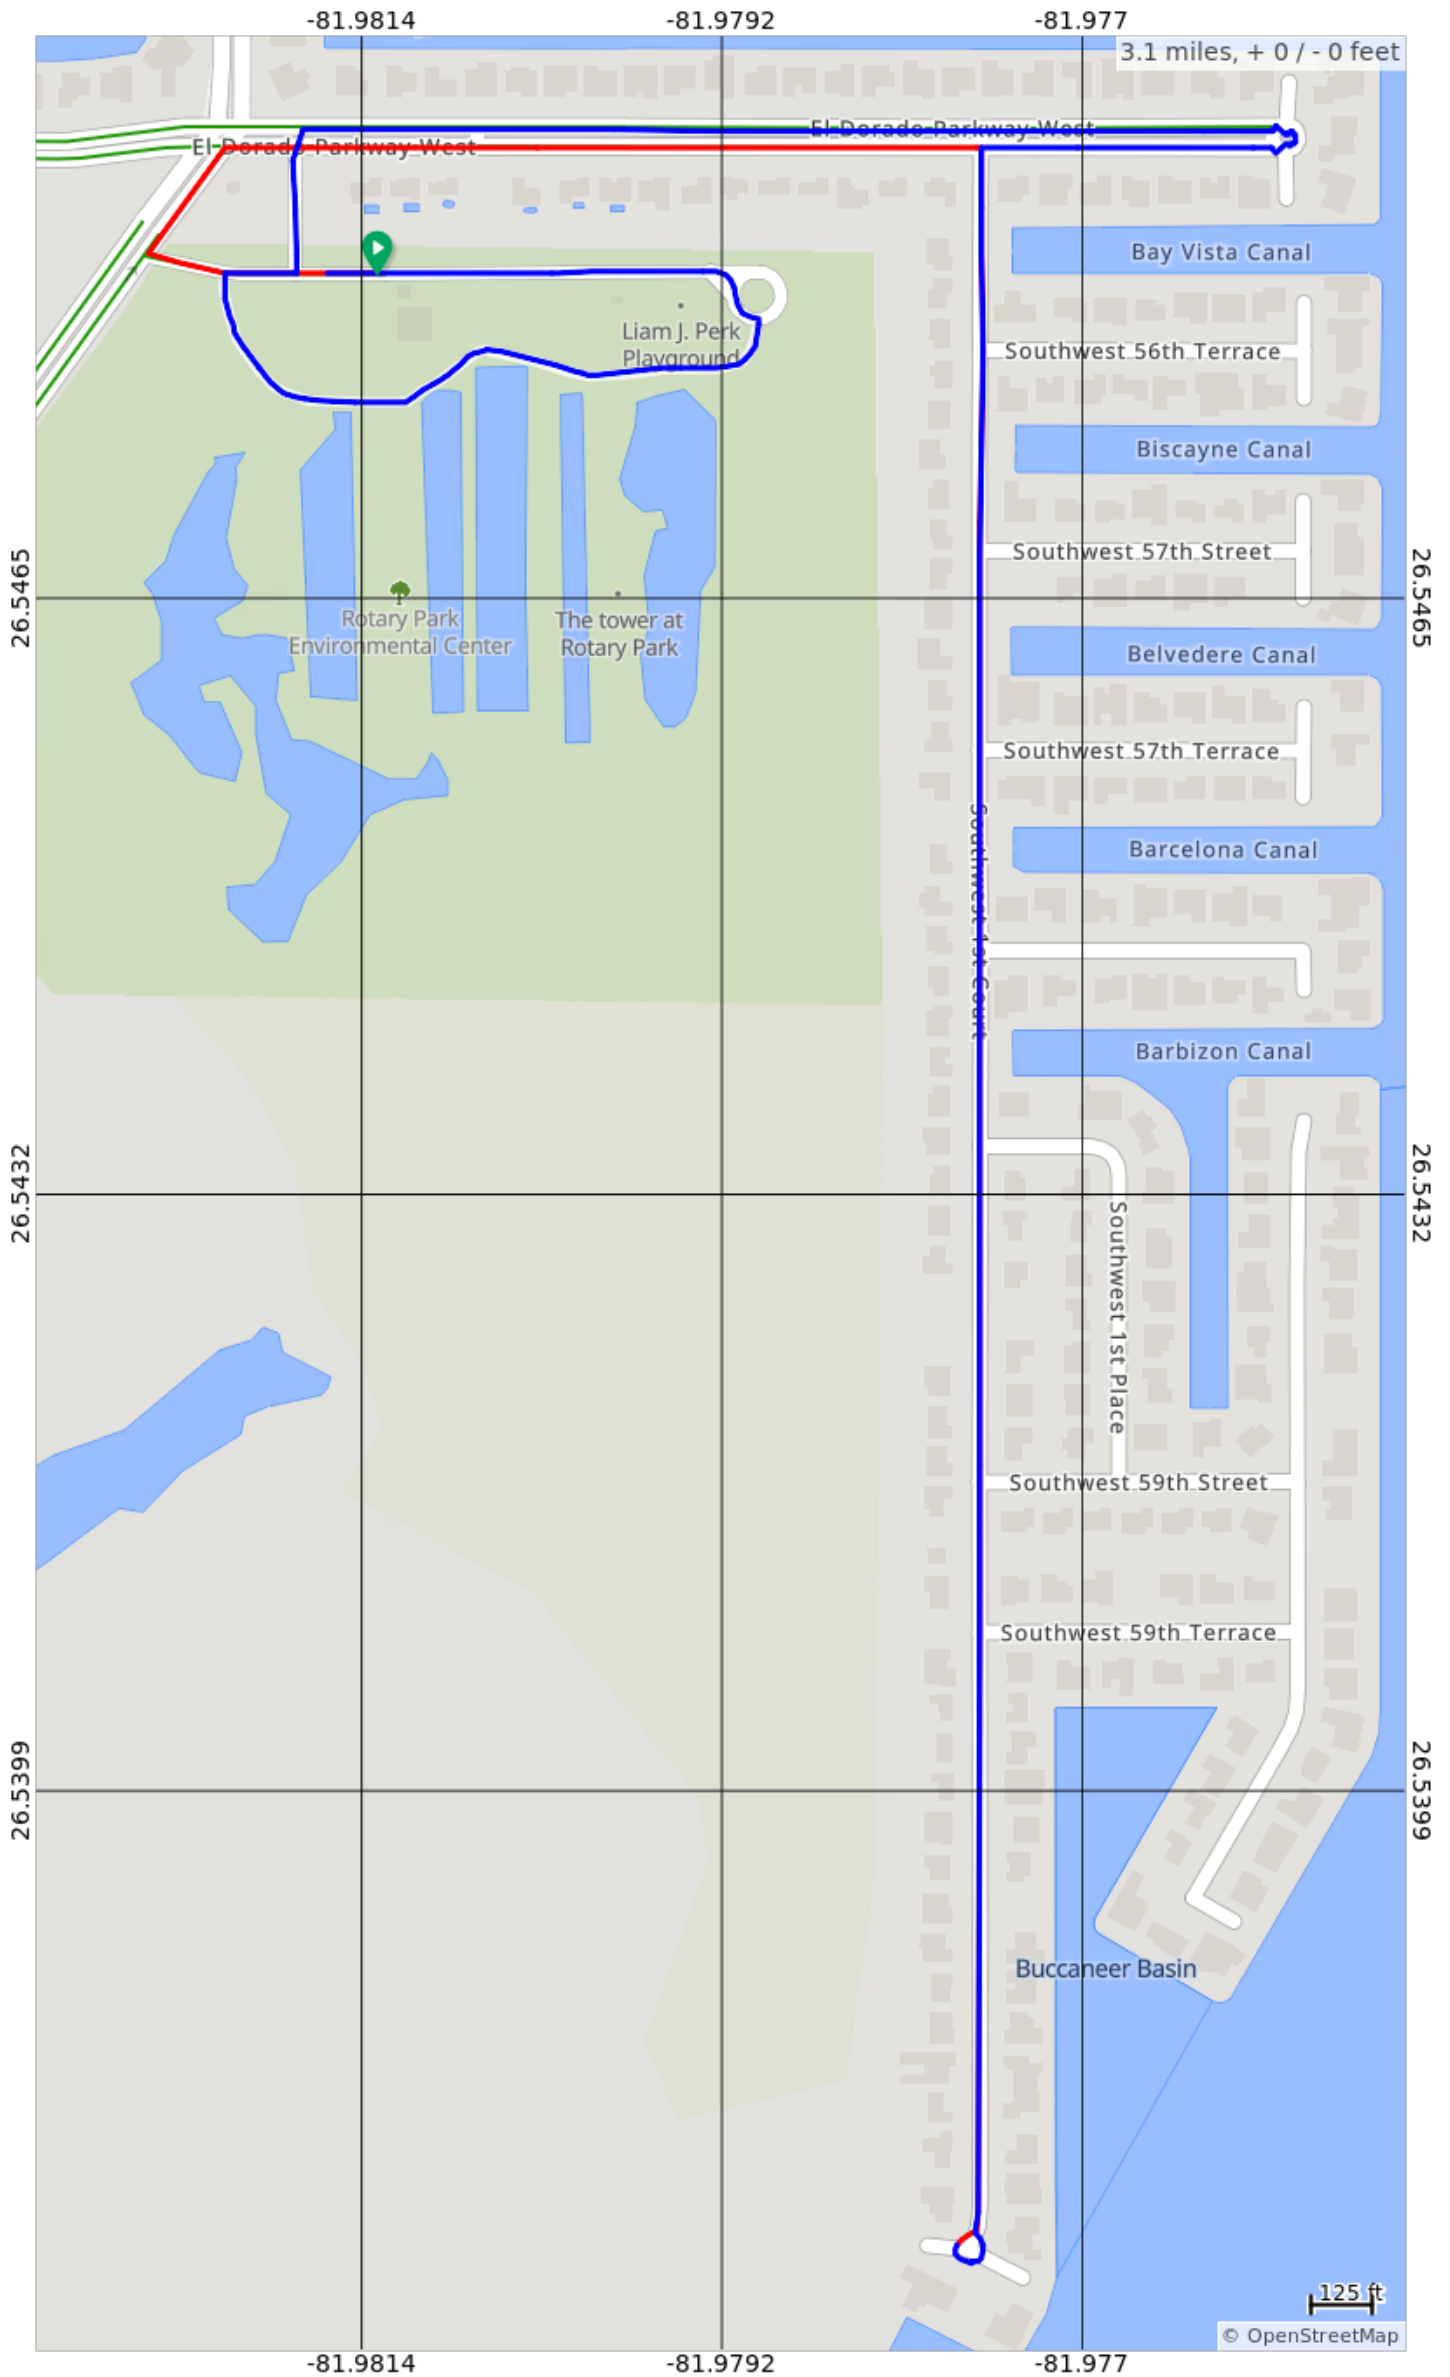

# 2025 - 5K Run

## 2025 - 5K Run

Num	Type	Note
1.		Start of route
2.		R onto Rose Garden Rd
3.		R onto El Dorado Pkwy W
4.		R onto SW 1st Ct
5.		L to stay on SW 1st Ct
6.		L to stay on SW 1st Ct
7.		R onto El Dorado Pkwy W
8.		L
9.		End of route

3.1 miles. +0/-0 feet