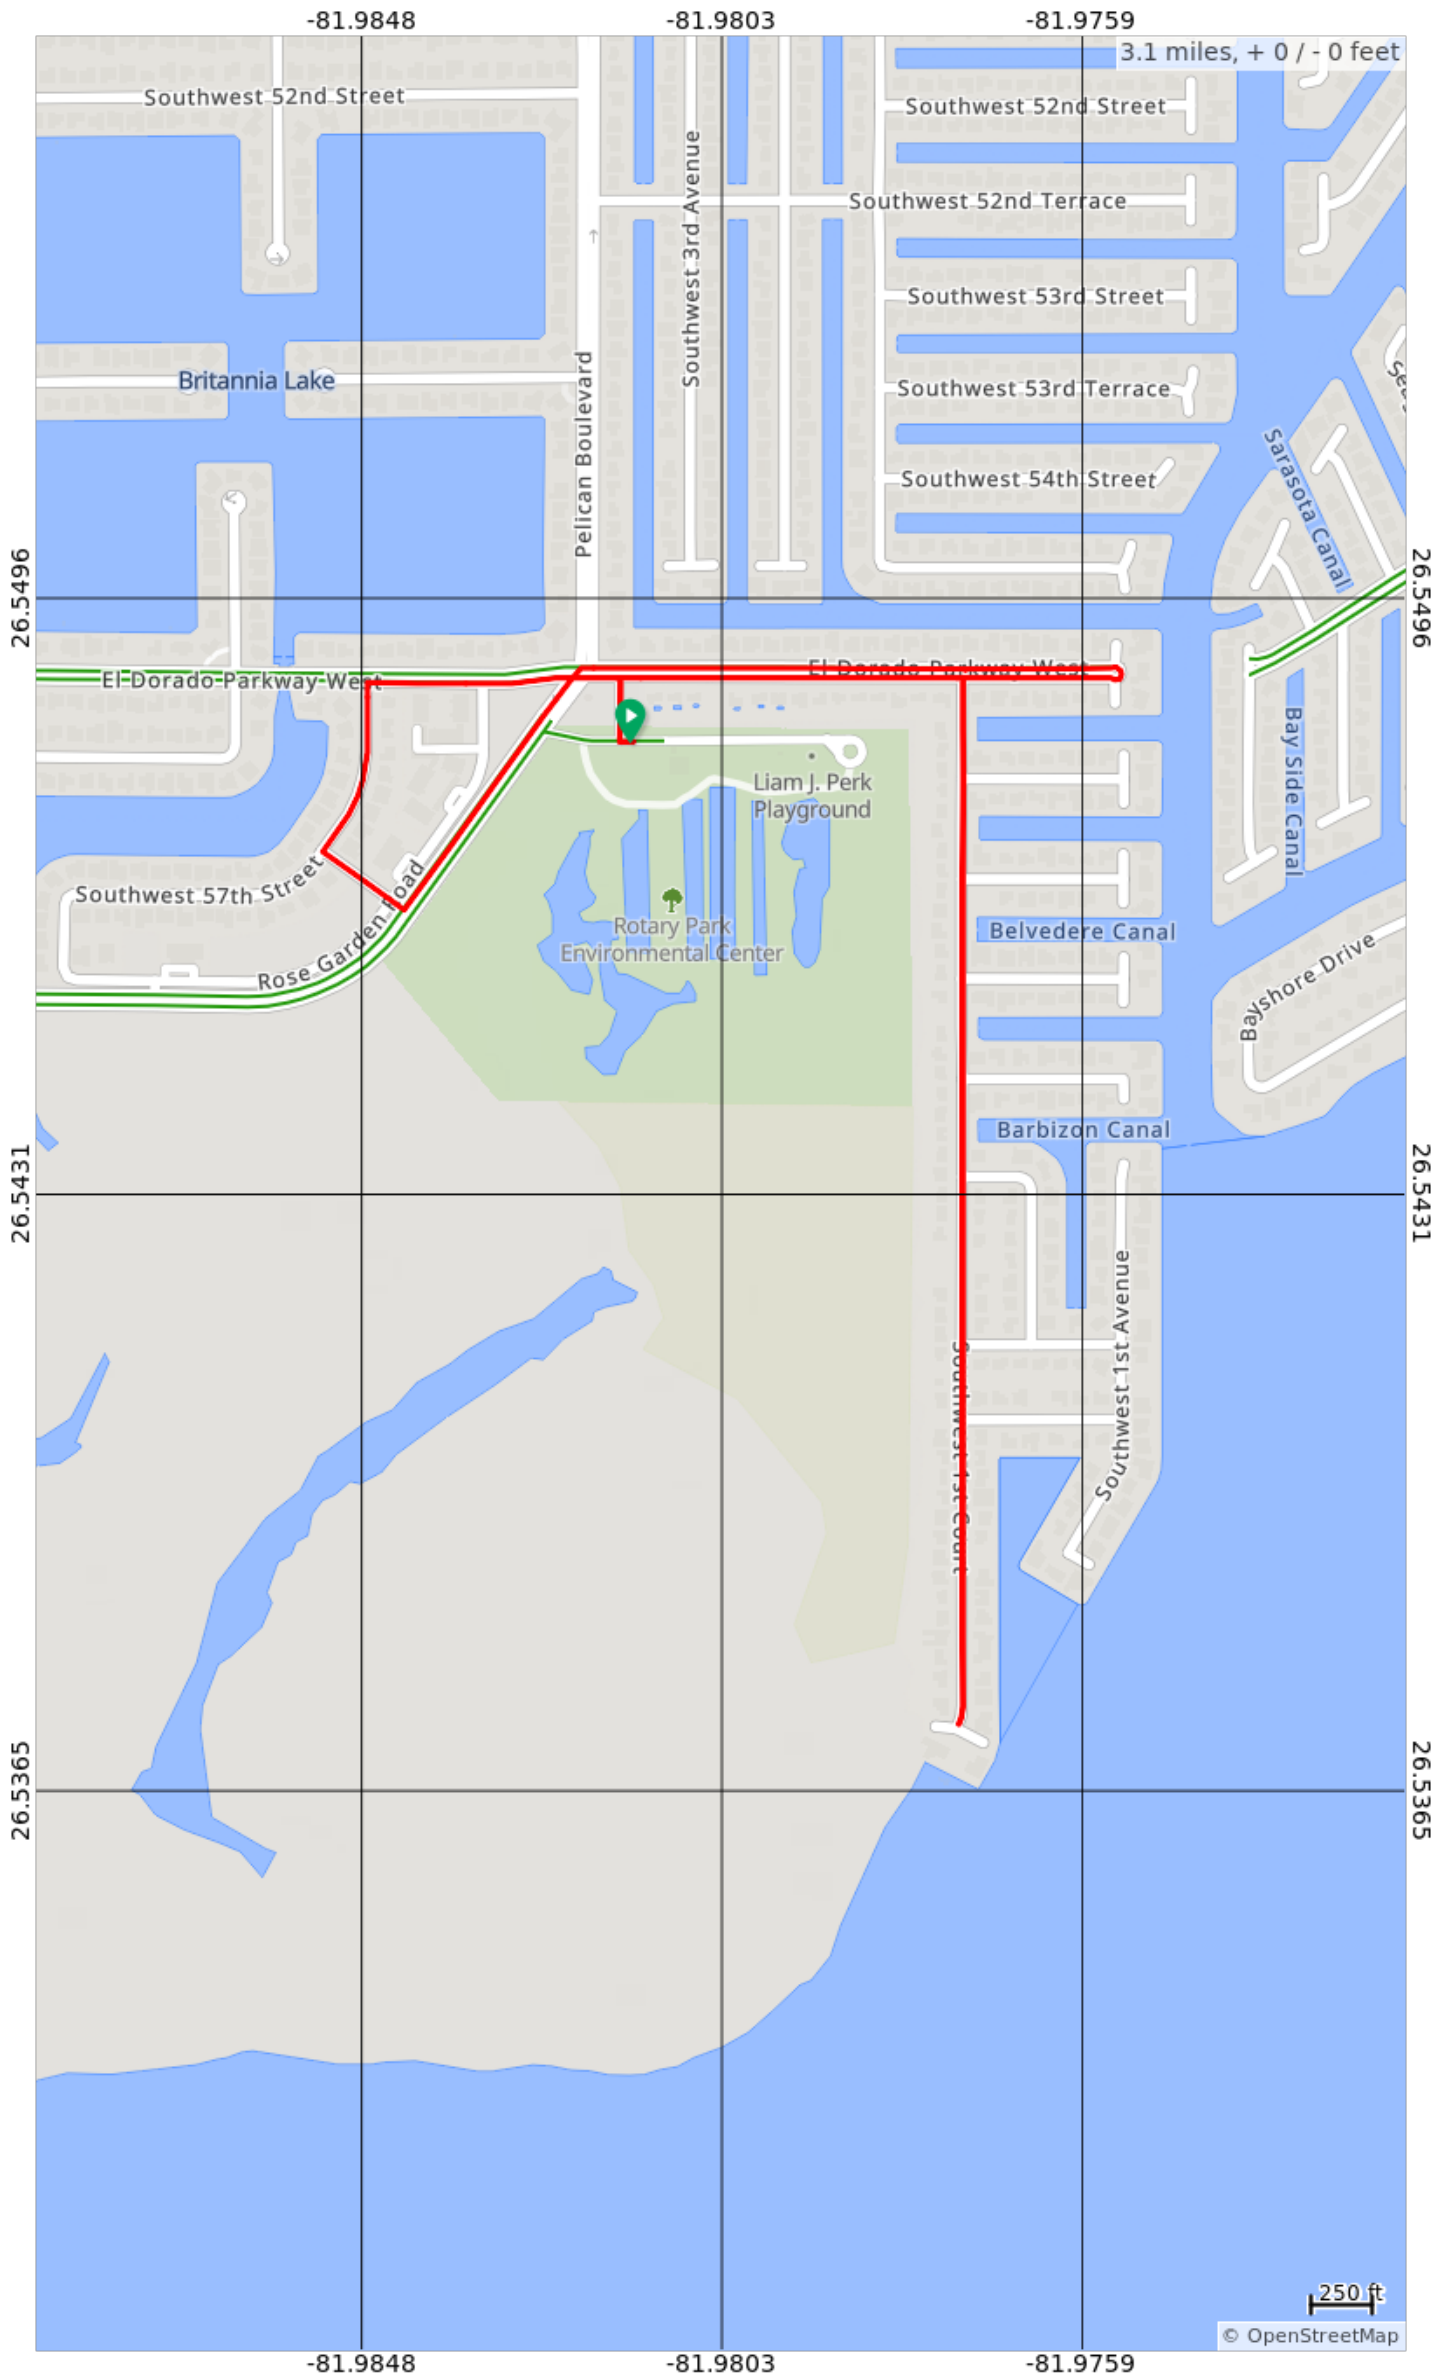

# 2025 - Mini Kids Ride

## 2025 - Mini Kids Ride

Num	Type	Note
1.	→	R
2.	→	R onto El Dorado Parkway West
3.	→	R onto SW 1st Ct
4.	↻	Make a U-turn onto Southwest 1st Court
5.	→	R onto El Dorado Parkway West
6.	⚓	Mini Ride Rest Stop Mini Ride Rest Stop
7.	←	L onto Pelican Boulevard
8.	→	R onto Southwest 6th Place
9.	→	R onto Southwest 5th Avenue
10.	→	R onto El Dorado Parkway West
11.	→	R into the Park Turn Right into the Park
12.	→	R
13.	←	L

3.1 miles. +0/-0 feet